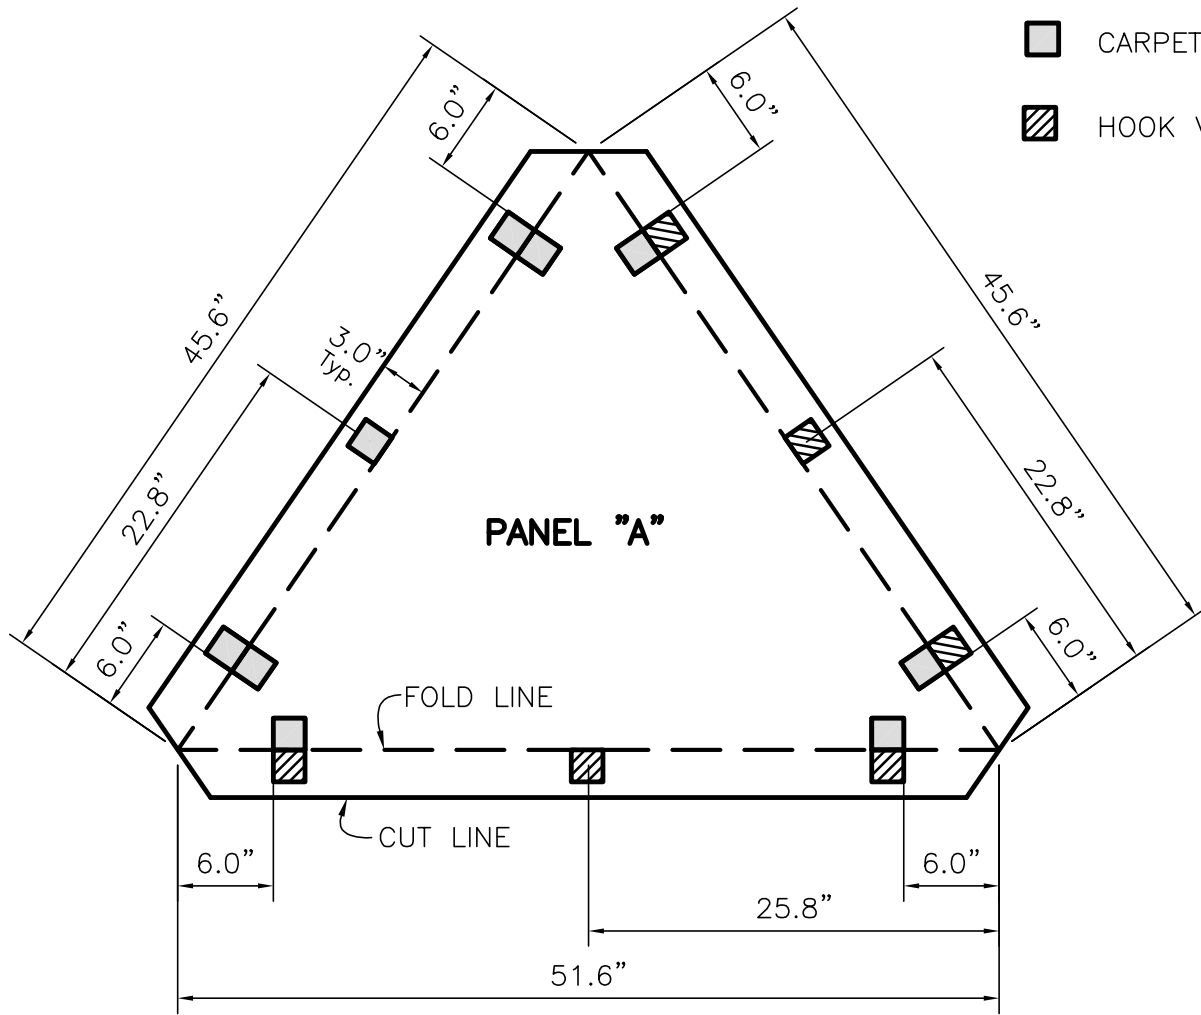

LEGEND

-  CARPET VELCRO PIECE
-  HOOK VELCRO PIECE

NOTES

1. OUTSIDE OF PANELS ARE SHOWN.
2. VELCRO PIECES ARE 2" SQUARE.
3. VELCRO PIECES ARE GLUED TO CARDBOARD PANELS.
4. A 4" LONG x 2" WIDE HOOK "STRAP" IS REQUIRED TO SPAN ACROSS ADJACENT PANELS AT VERTICES.
5. FLAPS FOLD DOWNWARD INTO DOME.
6. ENTRY HATCH WILL BE REQUIRED (THRU AT LEAST ONE PANEL).