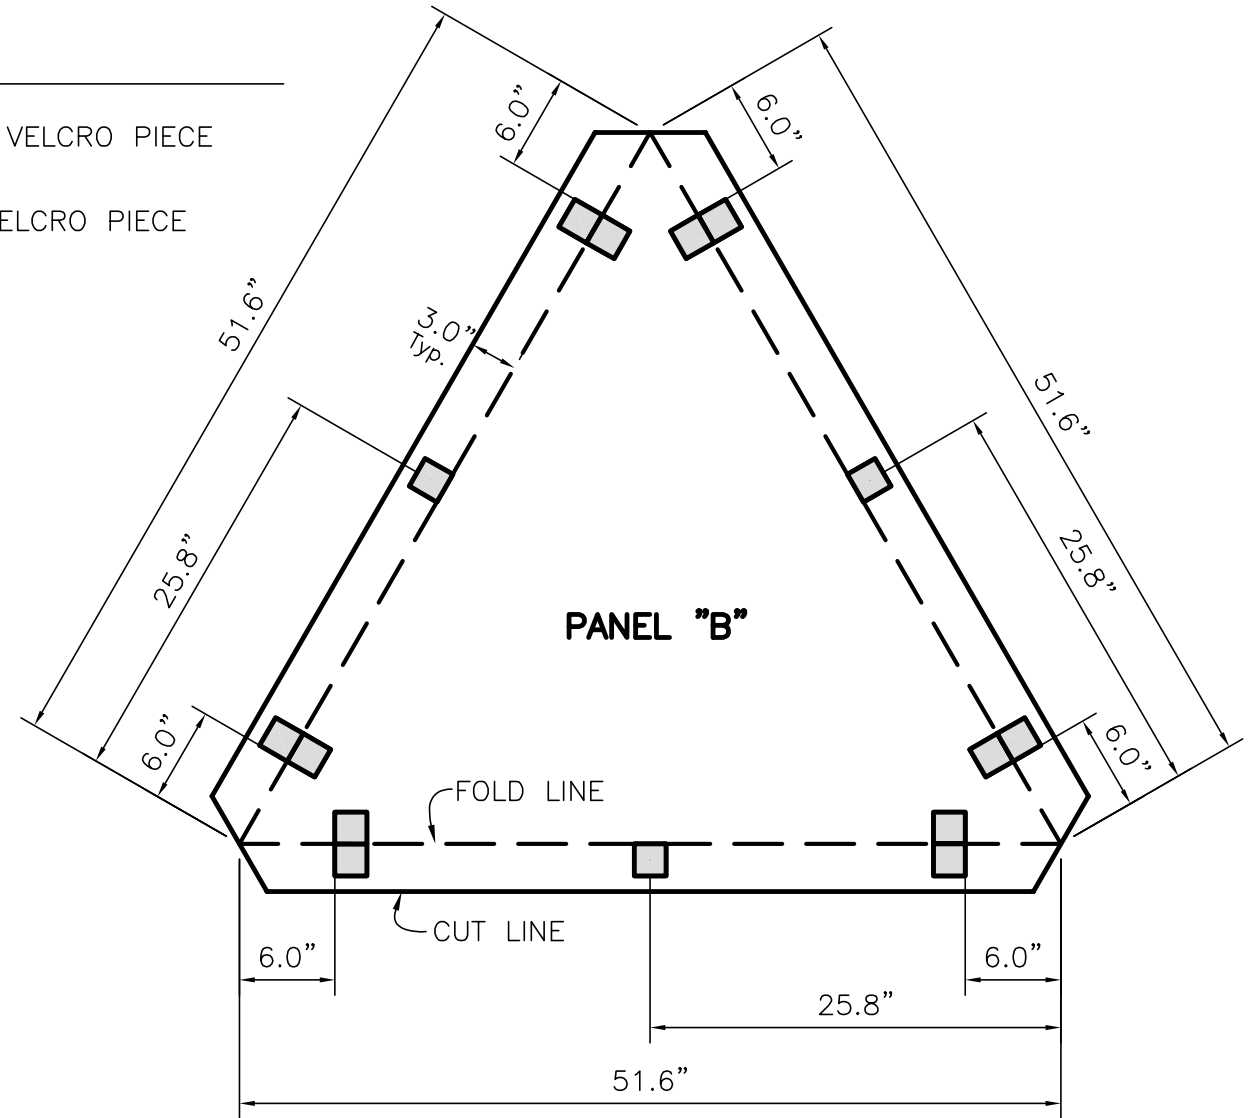

LEGEND

-  CARPET VELCRO PIECE
-  HOOK VELCRO PIECE

NOTES

1. OUTSIDE OF PANELS ARE SHOWN.
2. VELCRO PIECES ARE 2" SQUARE.
3. VELCRO PIECES ARE GLUED TO CARDBOARD PANELS.
4. A 4" LONG x 2" WIDE HOOK "STRAP" IS REQUIRED TO SPAN ACROSS ADJACENT PANELS AT VERTICES.
5. FLAPS FOLD DOWNWARD INTO DOME.
6. ENTRY HATCH WILL BE REQUIRED (THRU AT LEAST ONE PANEL).